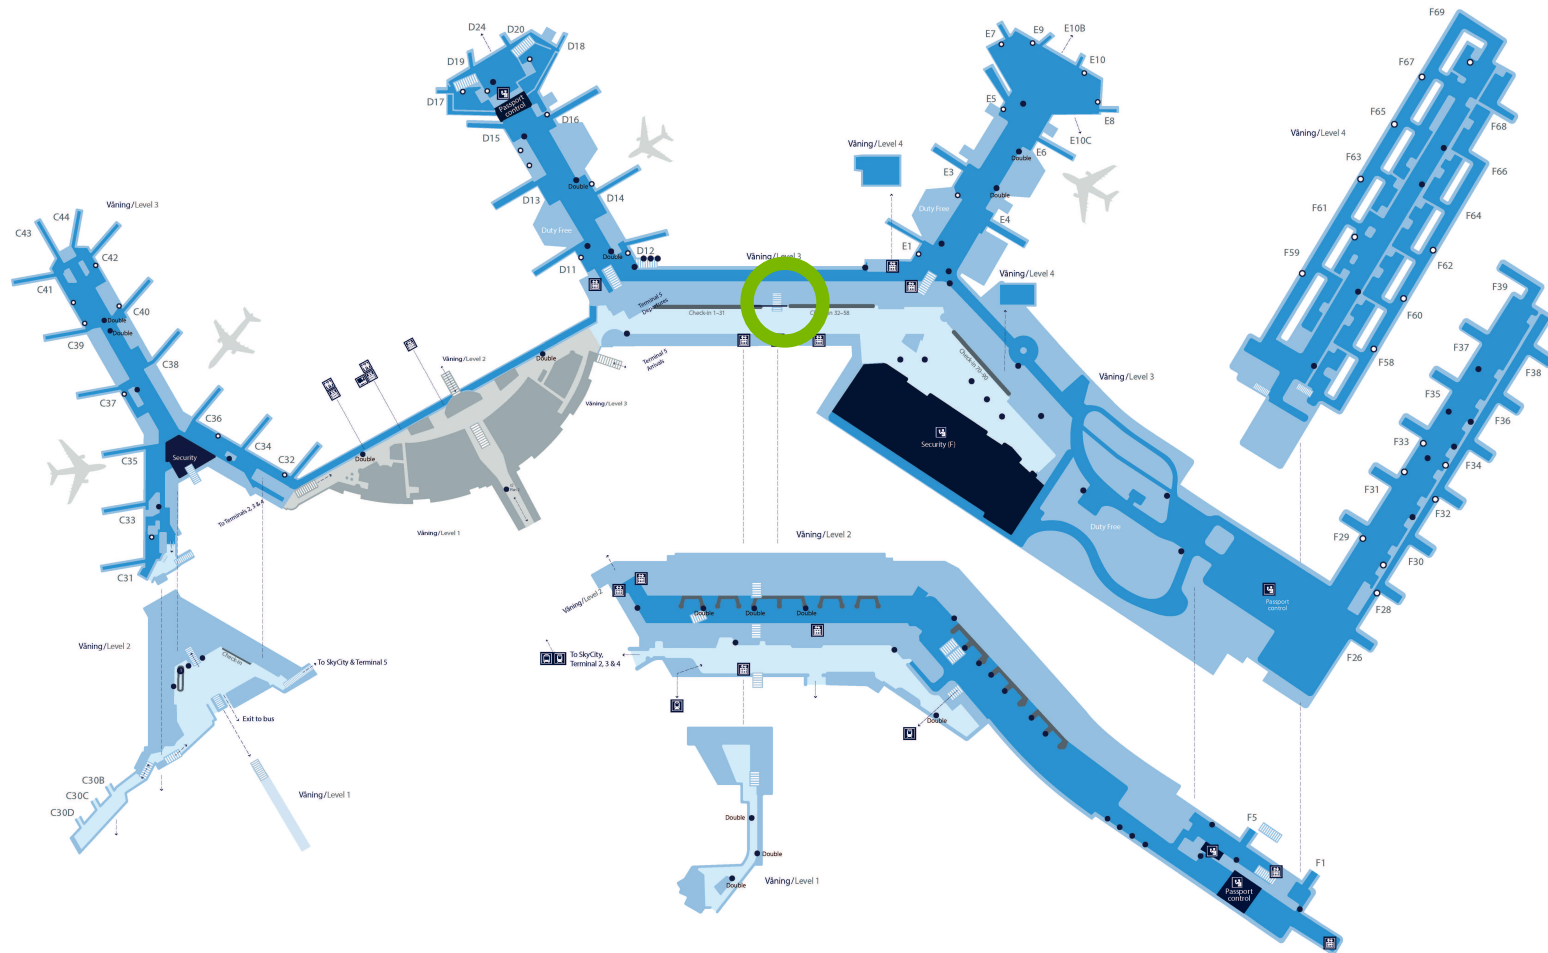

Location

ARN-D-120

Swedavia
Airports

■ Digital Qty: 141
● Digital Portrait Qty: 141
○ Digital Landscape Qty: 47